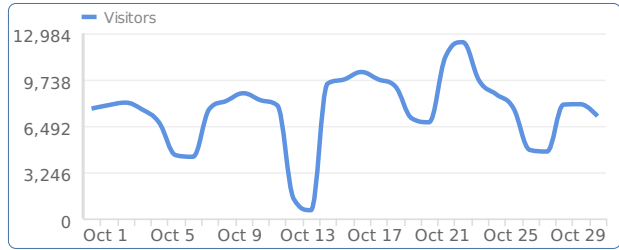

The Basics

Summary [Visitors](#) [Actions](#) [Uniques](#) [Time](#)

Visitors Expand	234,761	+17%
Actions Expand	1,206,369	0%
Average actions	5.1	-15%
Total time	858d 14h	-8%
Average time per visit	5m 16s	-22%
Bounce rate	17%	+26%

Visitors

Compare... ▼ Oct 2011 ▼

Links

Incoming [Domains](#) [Recent](#) [Unique](#) [Outgoing](#)

sabq.org/sabq/user/portal.do	1,644	+999%
facebook.com/l.php	1,119	-11%
qh.gov.sa/	1,035	+23%
aseerhealth.gov.sa/	801	+16%
202020.net/pages/ministry.htm...	790	+29%
vb.eqla3.com/showthread.php?t...	769	-18%
mail.live.com/	761	+45%
js2.wlxrs.com/2p9ZG-iI9iPIEYd...	695	+81%
youm7.com/	527	+65%
e-moh.com/vb/t112504/	443	0%

Content

Pages [Entrance](#) [Exit](#) [Downloads](#) [Events](#) [Video](#)

/pages/	201,707	+7%
/eServices/Staff/Pages/Emplo...	185,897	-32%
/eServices/Staff/Pages/ShowE...	134,301	+27%
/eServices/Staff/Pages/	57,226	+8%
/en/eServices/Staff/Pages/Em...	43,428	-18%
/eServices/Staff/Pages/Emplo...	31,241	-27%
/eServices/Pages/	30,777	+4%
/en/eServices/Staff/Pages/Sh...	29,134	+71%
/eServices/Staff/Pages/ShowE...	25,842	+14%
/en/Pages/	20,827	+25%
/Search/Pages/	15,968	+39%
/eServices/Pages/Transaction...	13,775	-9%
/en/eServices/Staff/Pages/	13,290	+49%
/eServices/employment/Pages/	11,015	-14%

Searches

Searches [Keywords](#) [Recent](#) [Unique](#) [Rankings](#)

وزارة الصحة	29,867	-2
%D9%88%D8%B2%D8%A7%D8%B1%D8%A9+	9,373	+99
...وزارة الصحة السعو	7,090	-1
وزارة الصحة	3,964	-2
...البوابة الالكترو	3,513	-
www.moh.gov.sa	1,971	+1
%D9%88%D8%B2%D8%A7%D8%B1%D8%A9+...	1,925	+99
وزارة الصحة	1,650	-2
moh.gov.sa	1,352	+7
...	1,256	+99

Locale

Countries [Cities](#) [Languages](#) [Org](#) [Hostnames](#)

Saudi Arabia	219,457	+17%
Egypt	2,462	+4%
The United States	1,636	+10%
The United Kingdom	1,601	+57%
India	1,206	+2%
The United Arab Emirates	843	+25%
The Philippines	717	+20%
Australia	526	+22%

Traffic sources

Searches	109,549	+10%
Direct	94,599	+26%
Links	26,669	+19%
Social media	1,531	-6%
Media searches	1,101	+65%
Email	1,027	+30%
Advertising	258	-25%