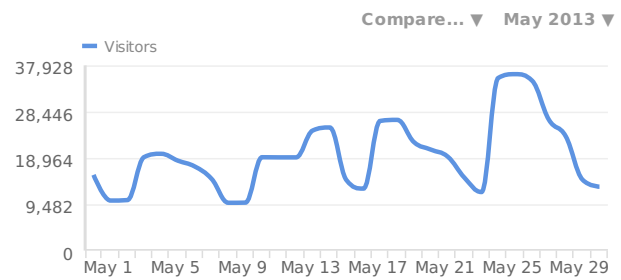

## The Basics

Summary [Visitors](#) [Actions](#) [Uniques](#) [Time](#)

Visitors <a href="#">Expand</a>	605,590	-8%
Actions <a href="#">Expand</a>	2,146,926	-17%
Average actions	3.5	-10%
Total time	2190d 8h	-18%
Average time per visit	5m 13s	-11%
Bounce rate	19%	-4%

## Visitors