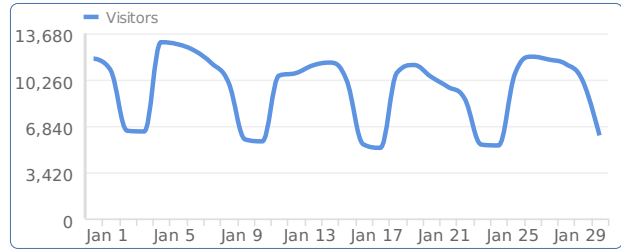

The Basics

Summary [Visitors](#) [Actions](#) [Uniques](#) [Time](#)

Visitors Expand	296,426	-11%
Actions Expand	1,257,202	-14%
Average actions	4.2	-5%
Total time	1320d 12h	-14%
Average time per visit	6m 25s	-3%
Bounce rate	17%	+8%

Visitors

Compare... ▾ Jan 2013 ▾

Links

Incoming [Domains](#) [Recent](#) [Unique](#) [Outgoing](#)

t.co/iIOXbx2R	644	+42%
202020.net/	530	-15%
google.com/webhp?hl=ar	426	+2%
t.co/lhNM2jI	425	0%
aseerhealth.gov.sa/	385	-30%
mail.live.com/	372	+4%
5jle.com/vb/f67/t43153.html	362	+4%
jazanh.com/portal/	247	0%
vb.tgareed.com/t337403/	246	+91%
78.93.242.67/	246	+999%

Content

Pages [Entrance](#) [Exit](#) [Downloads](#) [Events](#) [Video](#)

/pages/	261,551	-12%
/eServices/Staff/Pages/ShowE...	123,708	-24%
/eServices/Staff/Pages/Updat...	86,656	-19%
/eServices/Staff/Pages/	57,272	-21%
/eServices/Pages/	43,441	-18%
/en/Pages/	28,697	+7%
/en/eServices/Staff/Pages/Sh...	21,317	+9%
/eServices/Staff/Pages/ShowE...	17,374	-34%
/eServices/Staff/Pages/Email...	17,095	-19%
/eServices/employment/Pages/	16,343	-41%
/eServices/Pages/Transaction...	14,997	-25%
/Search/Pages/	14,202	-16%
/en/eServices/Staff/Pages/Up...	13,405	-12%
/eServices/Employment/Pages/...	10,341	-33%

Searches

Searches [Keywords](#) [Recent](#) [Unique](#) [Rankings](#)

وزارة الصحة	38,469	-24%
[secure search]	26,779	-1%
وزارة الصحة	3,982	-26%
...الوزارة الالكترو	3,852	-19%
...وزارة الصحة السعو	3,617	-10%
moh.gov.sa	2,500	+4%
...الوزارة الالكترو	2,085	+82%
وزارة الصحة	1,878	-17%
www.moh.gov.sa	1,801	+1%
مسير الرواتب	1,482	-27%

Locale

Countries [Cities](#) [Languages](#) [Org](#) [Hostnames](#)

Saudi Arabia	258,118	-14%
Egypt	6,743	+17%
The United States	3,246	+21%
Algeria	2,881	+35%
India	2,307	+25%
The United Arab Emirates	2,001	+26%
The United Kingdom	1,465	+11%
Jordan	1,431	-5%

Traffic sources

Searches	163,819	-14%
Direct	110,615	-7%
Links	16,954	-8%
Social media	3,406	+20%
Media searches	1,006	-26%
Email	613	+6%
Advertising	10	+150%