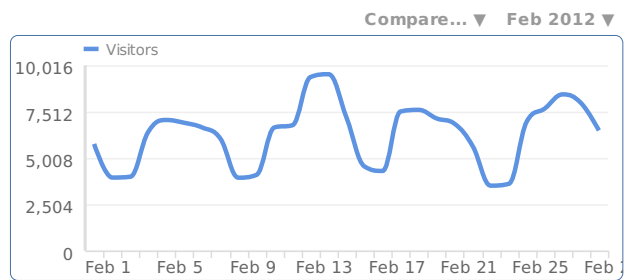

The Basics [Summary](#) [Visitors](#) [Actions](#) [Uniques](#) [Time](#)

Visitors Expand	182,721	-28%
Actions Expand	1,030,397	-25%
Average actions	5.6	+4%
Total time	866d 15h	-29%
Average time per visit	6m 50s	-1%
Bounce rate	20%	+4%

Visitors

Links [Incoming](#) [Domains](#) [Recent](#) [Unique](#) [Outgoing](#)

t.co/naVhBkln	815	0%
mail.live.com/	720	-70%
ad.yieldmanager.com/	716	0%
202020.net/pages/ministry.html	671	-27%
secure.shared.live.com/_D/F$Liv...	650	0%
alyaum.com/news/	525	+400%
aseerhealth.gov.sa/	518	-29%
facebook.com/l.php	474	-47%
t.co/951aG4P8	381	0%
arabic.arabia.msn.com/Default.a...	376	+537%

Content [Pages](#) [Entrance](#) [Exit](#) [Downloads](#) [Events](#) [Video](#)

/pages/	298,338	+25%
المملكة العربي...		
/eServices/Staff/Pages/ShowE...	84,253	-50%
خدمات الموظفين ...		
/eServices/Staff/Pages/Emplo...	47,869	-12%
خدمات الموظفين ...		
/eServices/Staff/Pages/	39,413	-54%
خدمات الموظفين ...		
/eServices/Pages/	27,144	-31%
الخدمات الإلكت...		
/eServices/employment/Pages/	19,331	+13%
خدمات التوظيف ا...		
/Search/Pages/	18,386	-16%
البحث في البواب...		
/eServices/Staff/Pages/ShowE...	18,150	-35%
خدمات الموظفين ...		
/en/Pages/	16,578	+33%
Kingdom of Saudi Arabia - Mi...		
/eServices/Staff/Pages/Email...	12,452	-27%
خدمات الموظفين ...		
/eServices/Staff/Pages/Emplo...	11,766	-8%
خدمات الموظفين ...		
/eServices/Pages/Transaction...	10,732	+1%
الخدمات الإلكت...		
/en/eServices/Staff/Pages/Sh...	9,649	+10%
Staff Services - Payroll		
/Users/Pages/UserRegistratio...	9,079	-78%
نظام التسجيل - ن...		

Searches [Searches](#) [Keywords](#) [Recent](#) [Unique](#) [Rankings](#)

وزارة الصحة	38,449	-40%
وزارة الصحة	4,556	-49%
...وزارة الصحة السعو...	4,032	-18%
...البوابه الالكترو...	2,166	-29%
وزارة الصحة	1,871	-49%
[secure search]	1,458	+31%
موقع وزارة الصحة	1,098	-25%
ministry of health saudi arabia	1,043	+9%
moh.gov.sa	931	-18%
مسب الرواتب	703	-11%

Locale [Countries](#) [Cities](#) [Languages](#) [Org](#) [Hostnames](#)

Saudi Arabia	160,555	-31%
Egypt	2,433	+2%
The United States	1,786	-14%
The United Kingdom	1,433	-8%
India	1,116	+1%
The United Arab Emirates	1,025	+4%
Jordan	910	-26%
Pakistan	456	-20%

Traffic sources

Searches	93,792	-31%
Direct	64,248	-30%
Links	19,213	-14%
Social media	2,513	+48%
Email	1,132	-65%
Advertising	1,004	+440%
Media searches	805	+81%