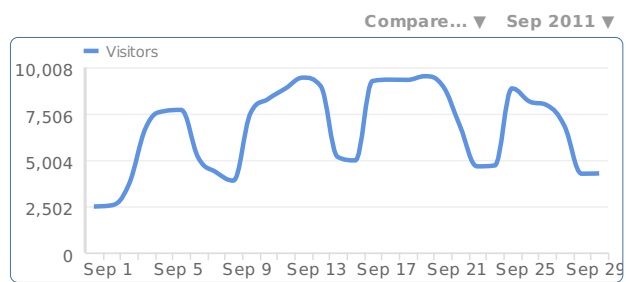

The Basics [Summary](#) [Visitors](#) [Actions](#) [Uniques](#) [Time](#)

Visitors Expand	200,656	+41%
Actions Expand	1,202,348	+30%
Average actions	6.0	-8%
Total time	937d 2h	+38%
Average time per visit	6m 44s	-3%
Bounce rate	14%	+1%

Visitors

Links [Incoming](#) [Domains](#) [Recent](#) [Unique](#) [Outgoing](#)

js2.wlxrs.com/DFu6QfEWDTEciju...	2,245	+999%
facebook.com/l.php	1,264	+48%
vb.eqla3.com/showthread.php?t...	938	-10%
js2.wlxrs.com/wtRqCSi0qi5beU7...	897	0%
qh.gov.sa/	839	+23%
aseerhealth.gov.sa/	692	+11%
202020.net/pages/ministry.htm...	614	+38%
mail.live.com/	524	-4%
e-moh.com/vb/t100393/	406	+77%
js2.wlxrs.com/2p9ZG-il9iPIEYd...	385	0%

Content [Pages](#) [Entrance](#) [Exit](#) [Downloads](#) [Events](#) [Video](#)

/eServices/Staff/Pages/Emplo... خدمات الموظفين ...	272,807	+38%
/pages/ المملكة العربي...	188,605	+28%
/eServices/Staff/Pages/ShowE... خدمات الموظفين ...	105,935	+46%
/eServices/Staff/Pages/ خدمات الموظفين ...	53,197	+37%
/en/eServices/Staff/Pages/Em... Staff Services - Payroll	53,023	+18%
/eServices/Staff/Pages/Emplo... خدمات الموظفين ...	42,765	+28%
/eServices/Pages/ الخدمات الإلكت...	29,625	+37%
/eServices/Staff/Pages/ShowE... خدمات الموظفين ...	22,709	+29%
/en/eServices/Staff/Pages/Sh... Staff Services - Payroll	17,073	+40%
/en/Pages/ Kingdom of Saudi Arabia - Mi...	16,618	-6%
/eServices/Pages/Transaction... الخدمات الإلكت...	15,167	+5%
/eServices/Staff/Pages/Emplo... خدمات الموظفين ...	14,102	+26%
/eServices/employment/Pages/ خدمات التوظيف ا...	12,815	+10%
/Search/Pages/ البحث في البواب...	11,462	+43%

Searches [Searches](#) [Keywords](#) [Recent](#) [Unique](#) [Rankings](#)

وزارة الصحة	38,029	+46%
مديرية الصحة السعوي	8,425	+39%
وزارة الصحة	5,381	+47%
مديرية الصحة الإلكتروني	3,834	+36%
وزارة الصحة	2,054	+48%
www.moh.gov.sa	1,652	+26%
موقع وزارة الصحة	1,311	+69%
ministry of health saudi arabia	1,051	+15%
moh.gov.sa	757	+39%
%D9%88%D8%B2%D8%A7%D8%B1%D8%A9+	550	0%

Locale [Countries](#) [Cities](#) [Languages](#) [Org](#) [Hostnames](#)

Saudi Arabia	187,025	+56%
Egypt	2,358	+13%
The United States	1,490	+32%
India	1,177	+11%
The United Kingdom	1,023	+66%
The United Arab Emirates	673	+31%
The Philippines	598	+37%
Jordan	583	+24%

Traffic sources

Searches	99,712	+50%
Direct	75,144	+35%
Links	22,334	+35%
Social media	1,637	+53%
Email	789	+8%
Media searches	667	+60%
Advertising	345	-61%