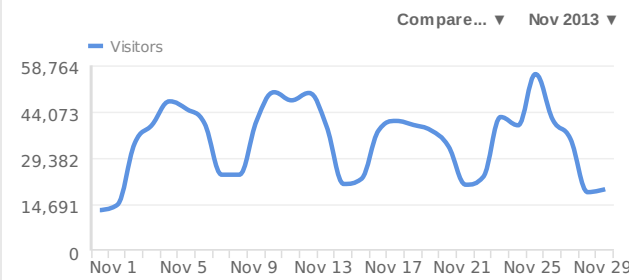

## The Basics

Summary [Visitors](#) [Actions](#) [Uniques](#) [Time](#)

Visitors <a href="#">Expand</a>	1,022,804	+81%
Actions <a href="#">Expand</a>	3,942,311	+70%
Average actions	3.9	-5%
Total time	4259d 7h	+102%
Average time per visit	5m 60s	+11%
Bounce rate	17%	-13%

## Visitors