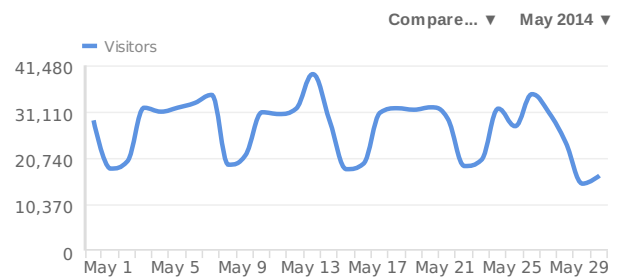

## The Basics

Summary [Visitors](#) [Actions](#) [Uniques](#) [Time](#)

Visitors <a href="#">Expand</a>	847,369	-19%
Actions <a href="#">Expand</a>	3,050,804	-28%
Average actions	3.6	-10%
Total time	2935d 9h	-21%
Average time per visit	4m 59s	-2%
Bounce rate	19%	-2%

## Visitors