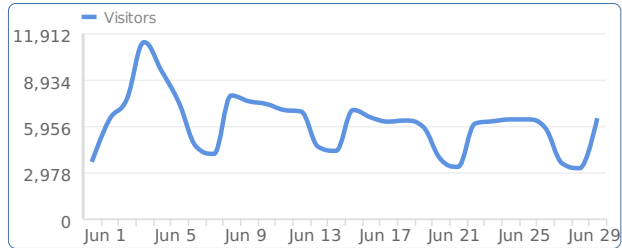

The Basics

Summary [Visitors](#) [Actions](#) [Uniques](#) [Time](#)

Visitors Expand	183,729	-3%
Actions Expand	973,146	-8%
Average actions	5.3	-5%
Total time	730d 15h	-10%
Average time per visit	5m 44s	-7%
Bounce rate	21%	+7%

Visitors

Compare... Jun 2012

Links

Incoming [Domains](#) [Recent](#) [Unique](#) [Outgoing](#)

aseerhealth.gov.sa/	4,214	+625%
e-moh.com/vb/t130203/	593	-62%
facebook.com/l.php	443	+37%
aseerhealth.gov.sa/index.php	353	+999%
mail.live.com/	335	-11%
arabic.arabia.msn.com/Default...	329	-21%
jnabh.com/t27590-topic	251	0%
al-zin.com/vb/t121862.html	249	-63%
202020.net/	242	+999%
e-moh.com/vb/t132841/	227	0%

Content

Pages [Entrance](#) [Exit](#) [Downloads](#) [Events](#) [Video](#)

/pages/	245,213	-2%
/eServices/Staff/Pages/ShowE...	60,936	-8%
/eServices/Staff/Pages/Empl...	44,615	-2%
/eServices/Staff/Pages/	33,103	-7%
/eServices/employment/Pages/	27,512	+22%
/eServices/Pages/	26,814	-10%
/Ministry/MediaCenter/Ads/Pa...	21,744	-65%
/eServices/Pages/Transaction...	20,137	-3%
/eServices/Staff/Pages/ShowE...	18,364	-8%
/Search/Pages/	16,067	-22%
/eServices/Staff/Pages/Empl...	15,425	+4%
/en/Pages/	14,138	+5%
/eServices/Employment/Pages/...	11,305	+39%
/eServices/Staff/Pages/Email...	9,110	-10%

Searches

Searches [Keywords](#) [Recent](#) [Unique](#) [Rankings](#)

وزارة الصحة	33,121	+2%
[secure search]	9,966	+10%
وزارة الصحة	3,571	-4%
...وزارة الصحة السعو	2,894	-4%
وزارة الصحة	1,571	-6%
...الوزارة الالكترو	1,502	-5%
موقع وزارة الصحة	992	-20%
مسير الرواتب	905	+32%
moh.gov.sa	826	+4%
ministry of health saudi arabia	825	-4%

Locale

Countries [Cities](#) [Languages](#) [Org](#) [Hostnames](#)

Saudi Arabia	158,441	-4%
Egypt	3,093	-10%
The United States	2,245	+10%
India	1,811	+15%
The United Kingdom	1,255	-3%
The United Arab Emirates	974	+1%
Jordan	807	+3%
Pakistan	613	0%

Traffic sources

Searches	94,607	0%
Direct	65,748	-8%
Links	20,232	-5%
Social media	1,983	+13%
Media searches	634	-25%
Email	511	-13%
Advertising	8	-47%