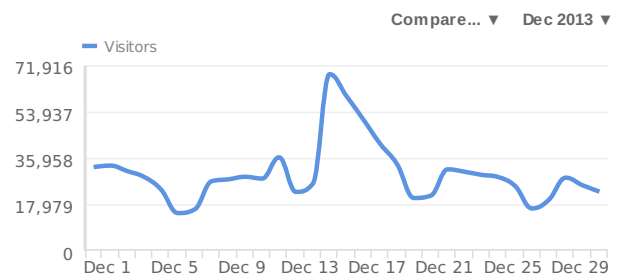

The Basics [Summary](#) [Visitors](#) [Actions](#) [Uniques](#) [Time](#)

Visitors Expand	929,108	-11%
Actions Expand	4,856,538	+21%
Average actions	5.2	+33%
Total time	4294d 23h	-4%
Average time per visit	6m 39s	+8%
Bounce rate	17%	-2%

Visitors

Links [Incoming](#) [Domains](#) [Recent](#) [Unique](#) [Outgoing](#)

google.com.sa/	32,553	-10%
wadhefa.com/news/2506/	16,722	0%
wadhefa.com/news/2509/	6,311	0%
t.co/1Dj8VtzTsr	5,194	0%
btalah.com/showthread.php?t...	5,102	0%
ar8ar.com/news/news.php?act...	4,884	0%
taifhealth.gov.sa/home/news...	4,153	0%
ar8ar.com/news/news.php?act...	3,728	0%
google.com/	2,960	-12%
ar8ar.com/news/news.php?act...	2,571	0%

Content [Pages](#) [Entrance](#) [Exit](#) [Downloads](#) [Events](#) [Video](#)

/eServices/Employment/SelfEm... نظام التوظيف عل...	529,331	+671%
/pages/ المملكة العربي...	481,849	-11%
/eServices/Staff/Pages/ShowE... خدمات الموظفين ...	355,446	-30%
/eServices/Employment/SelfEm... نظام التوظيف عل...	242,221	+383%
/eServices/Employment/SelfEm... نظام التوظيف عل...	197,488	+847%
/eServices/Employment/Pages/... خدمات التوظيف ...	194,537	+369%
/eServices/Pages/ الخدمات الإلكت...	136,374	-19%
/Users/Pages/UserRegistratio... نظام التسجيل - ن...	126,906	+340%
/eServices/Employment/job/Pa... نظام التوظيف عل...	123,006	+247%
/eServices/Staff/Pages/Updat... خدمات الموظفين ...	120,777	-60%
/eServices/Staff/Pages/ خدمات الموظفين ...	113,892	-42%
/en/eServices/Staff/Pages/Sh... Staff Services - Payroll	102,539	-24%
/en/Pages/ Kingdom of Saudi Arabia - Mi...	72,555	-43%
/eServices/employment/Pages/ خدمات التوظيف - ...	71,533	+121%

Searches [Searches](#) [Keywords](#) [Recent](#) [Unique](#) [Rankings](#)

[secure search]	401,408	-19%
وزارة الصحة	18,371	-22%
البوابة الالكترونية...	4,524	-50%
www.moh.gov.sa	4,511	-37%
وزارة الصحة	3,573	-19%
وزارة	2,973	-32%
وزارة الصحة السبع...	2,421	-23%
وزارة الصحة	1,903	-20%
moh.gov.sa	1,867	-35%
my.moh.gov.sa	1,539	-31%

Locale [Countries](#) [Cities](#) [Languages](#) [Org](#) [Hostnames](#)

Saudi Arabia	844,223	-11%
Egypt	14,121	-6%
The United States	9,874	+1%
Morocco	6,388	+15%
Kuwait	5,099	-32%
India	4,351	0%
Algeria	4,340	-11%
The United Arab Emirates	3,385	-10%

Traffic sources

Searches	524,552	-20%
Direct	247,263	-4%
Links	131,414	+50%
Social media	21,814	-39%
Email	2,779	+79%
Media searches	1,083	-23%
Advertising	177	-15%