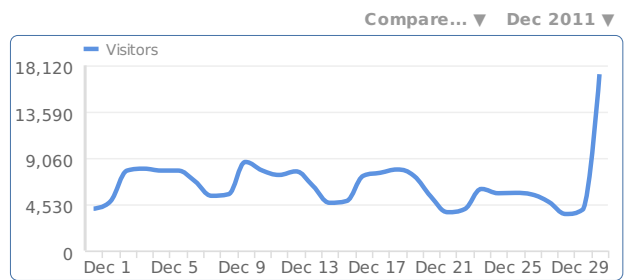

The Basics [Summary](#) [Visitors](#) [Actions](#) [Uniques](#) [Time](#)

Visitors Expand	201,230	+3%
Actions Expand	1,024,200	+15%
Average actions	5.1	+11%
Total time	715d 11h	+24%
Average time per visit	5m 7s	+20%
Bounce rate	19%	-6%

Links [Incoming](#) [Domains](#) [Recent](#) [Unique](#) [Outgoing](#)

mail.live.com/	1,744	+249%
202020.net/pages/ministry.htm...	971	+15%
facebook.com/l.php	833	+14%
aseerhealth.gov.sa/	533	+10%
e-moh.com/vb/t100393/	449	+3%
qh.gov.sa/	377	-63%
mail.yahoo.net/	349	+198%
e-moh.com/vb/t114763/	326	-37%
js2.wlxrs.com/2p9ZG-iI9iPIEYd...	294	+84%
jazanh.com/portal/	292	+24%

Searches [Searches](#) [Keywords](#) [Recent](#) [Unique](#) [Rankings](#)

وزارة الصحة	43,914	+36%
مديرية الصحة السعوي	6,771	-1%
وزارة الصحة	5,958	+44%
...البوابة الالكترو	2,681	-13%
وزارة الصحة	2,511	+41%
موقع وزارة الصحة	1,204	+26%
moh.gov.sa	1,031	+15%
ministry of health saudi arabia	802	-2%
www.moh.gov.sa	746	-20%
...البوابة الالكترو	713	+28%

Locale [Countries](#) [Cities](#) [Languages](#) [Org](#) [Hostnames](#)

Saudi Arabia	185,728	+3%
Egypt	2,437	+13%
The United States	1,621	0%
India	1,029	+8%
The United Kingdom	1,003	-26%
The United Arab Emirates	680	+9%
Jordan	670	+53%
Pakistan	530	+5%

Visitors

Content [Pages](#) [Entrance](#) [Exit](#) [Downloads](#) [Events](#) [Video](#)

/pages/	171,941	+12%
المملكة العربي...		
/eServices/Staff/Pages/ShowE...	98,706	-6%
خدمات الموظفين ...		
/eServices/Staff/Pages/Empl...	90,472	-11%
خدمات الموظفين ...		
/eServices/Staff/Pages/	44,380	+7%
خدمات الموظفين ...		
/eServices/Pages/	40,670	+79%
الخدمات الإلكت...		
/Users/Pages/UserRegistratio...	31,918	+999%
نظام التسجيل - ن...		
/Search/Pages/	19,339	+28%
البحث في البواب...		
/eServices/Staff/Pages/ShowE...	18,829	+7%
خدمات الموظفين ...		
/Users/Pages/UnableToLogin.a...	16,719	+999%
نظام التسجيل - ن...		
/eServices/employment/Pages/	15,050	+72%
خدمات التوظيف ا...		
/eServices/Staff/Pages/Empl...	14,405	+8%
خدمات الموظفين ...		
/en/Pages/	11,125	-8%
Kingdom of Saudi Arabia - Mi...		
/eServices/Pages/Transaction...	9,723	+19%
الخدمات الإلكت...		
/en/eServices/Staff/Pages/Em...	9,711	-31%
Staff Services - Payroll		

Traffic sources

Searches	106,973	+19%
Direct	78,573	+2%
Links	11,664	-53%
Email	2,305	+225%
Social media	1,135	-33%
Media searches	559	-30%
Advertising	11	-89%