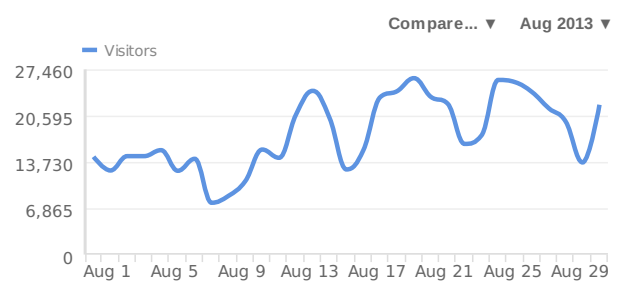

The Basics [Summary](#) [Visitors](#) [Actions](#) [Uniques](#) [Time](#)

Visitors Expand	555,160	+26%
Actions Expand	2,336,104	+32%
Average actions	4.2	+5%
Total time	2159d 14h	+25%
Average time per visit	5m 36s	-1%
Bounce rate	20%	+7%

Visitors

Links [Incoming](#) [Domains](#) [Recent](#) [Unique](#) [Outgoing](#)

wadhefa.com/news/2393/	11,823	0%
t.co/dj78u5l4ew	7,026	+360%
google.com.sa/	6,629	+19%
burnews.com/news-action-sho...	4,610	0%
t.co/RZt7h8z4VI	4,251	0%
t.co/1Ndkf612Eq	3,090	0%
aseerhealth.gov.sa/news.php...	2,744	+126%
burnews.com/news-action-sho...	2,196	0%
t.co/dbgwRYKPgl	1,723	0%
btalah.com/redirector.php?u...	1,645	+999%

Content [Pages](#) [Entrance](#) [Exit](#) [Downloads](#) [Events](#) [Video](#)

/pages/ المملكة العربي...	234,985	+14%
/eServices/Staff/Pages/ShowE... خدمات الموظفين ...	169,220	+13%
/eServices/Pages/Vaccination... الخدمات الإلكت...	139,949	+641%
/eServices/Employment/job/Pa... نظام التوظيف عل...	113,883	+269%
/PGTraining/Pages/Register.a... تدريب حاملي الد...	94,948	-17%
/eServices/Pages/Vaccination... الخدمات الإلكت...	93,274	+754%
/eServices/Pages/ الخدمات الإلكت...	68,427	+24%
/eServices/Employment/SelfEm... نظام التوظيف عل...	61,380	+23%
/eServices/Staff/Pages/ خدمات الموظفين ...	58,131	+14%
/eServices/Employment/Pages/... خدمات التوظيف ...	46,595	+91%
/eServices/Staff/Pages/Updat... خدمات الموظفين ...	43,278	+6%
/Users/Pages/UserRegistratio... نظام التسجيل - ن...	42,919	+257%
/eServices/Employment/SelfEm... نظام التوظيف عل...	37,228	+24%
/eServices/employment/Pages/ - خدمات التوظيف ...	37,153	+85%

Searches [Searches](#) [Keywords](#) [Recent](#) [Unique](#) [Rankings](#)

[secure search]	82,344	+57%
وزارة الصحة	36,743	-10%
وزارة الصحة	4,132	-8%
...البوابة الالكترو	3,818	+1%
...وزارة الصحة السعو	2,568	-12%
وزارتى	2,402	+15%
www.moh.gov.sa	2,126	-23%
وزارة الصحة	2,016	-6%
moh.gov.sa	1,992	-15%
ميسر الرواتب	1,761	+17%

Locale [Countries](#) [Cities](#) [Languages](#) [Org](#) [Hostnames](#)

Saudi Arabia	503,398	+30%
Egypt	8,089	+5%
The United States	6,743	+3%
India	3,323	+5%
The United Arab Emirates	2,971	+17%
The United Kingdom	2,630	-6%
Kuwait	2,423	+27%
Jordan	2,286	+9%

Traffic sources

Direct	234,362	+29%
Searches	220,714	+9%
Links	59,459	+69%
Social media	39,564	+115%
Email	598	+19%
Media searches	354	-7%
Advertising	100	+999%