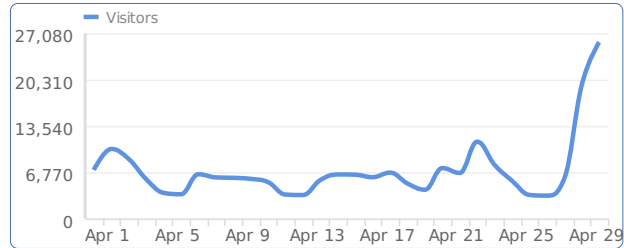

The Basics

Summary [Visitors](#) [Actions](#) [Uniques](#) [Time](#)

Visitors Expand	187,147	-7%
Actions Expand	1,023,206	-7%
Average actions	5.5	0%
Total time	784d 18h	-9%
Average time per visit	6m 2s	-3%
Bounce rate	19%	-2%

Visitors

Compare... ▼ Apr 2012 ▼

Links

Incoming [Domains](#) [Recent](#) [Unique](#) [Outgoing](#)

burnews.com/news-action-show-...	6,171	0%
burnews.com/news-action-show-...	3,968	0%
sabq.org/OFqfde	3,382	0%
t.co/LnNDi3yI	1,020	0%
e-moh.com/vb/t129384/	833	0%
aseerhealth.gov.sa/	646	-20%
facebook.com/l.php	569	+25%
202020.net/pages/ministry.htm...	533	+1%
ar8ar.com/news/news.php?actio...	410	0%
mail.live.com/	409	-28%

Content

Pages [Entrance](#) [Exit](#) [Downloads](#) [Events](#) [Video](#)

/pages/	183,148	-44%
/eServices/Staff/Pages/ShowE...	57,554	-11%
/Ministry/MediaCenter/Ads/Pa...	35,648	0%
/eServices/Staff/Pages/Empl...	35,538	-12%
/eServices/Staff/Pages/	30,413	-3%
/eServices/Pages/	24,425	-17%
/Ministry/MediaCenter/Ads/Pa...	23,949	0%
/Search/Pages/	21,186	+5%
/eServices/Pages/Transaction...	18,380	+21%
/eServices/employment/Pages/	16,722	-51%
/eServices/Staff/Pages/ShowE...	16,407	+4%
/en/Pages/	14,063	+17%
/Ministry/MediaCenter/Ads/Pa...	12,760	0%
/Ministry/MediaCenter/Ads/Pa...	11,741	0%

Searches

Searches [Keywords](#) [Recent](#) [Unique](#) [Rankings](#)

وزارة الصحة	29,510	-24%
[secure search]	7,430	+13%
وزارة الصحة	3,136	-37%
...وزارة الصحة السعو	2,862	-19%
وزارة الصحة	1,350	-37%
...الوزارة الالكترو	1,046	-23%
موقع وزارة الصحة	968	-19%
ministry of health saudi arabia	810	-6%
moh.gov.sa	757	-7%
مسب الرواتب	668	-9%

Locale

Countries [Cities](#) [Languages](#) [Org](#) [Hostnames](#)

Saudi Arabia	161,088	-9%
Egypt	2,904	-1%
The United States	1,879	-36%
India	1,238	+6%
The United Kingdom	1,094	-21%
The United Arab Emirates	965	+17%
Jordan	745	+6%
Sudan	536	+13%

Traffic sources

Searches	82,420	-17%
Direct	68,042	-3%
Links	27,476	+8%
Social media	3,093	+82%
Media searches	853	-13%
Email	692	-24%
Advertising	156	-87%