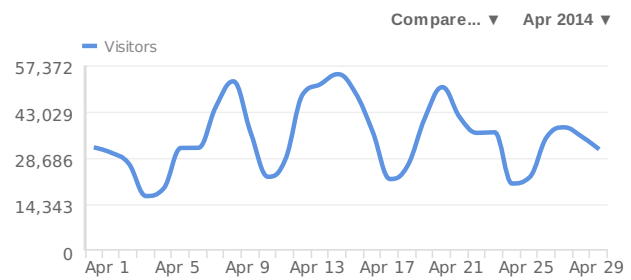

## The Basics

Summary [Visitors](#) [Actions](#) [Uniques](#) [Time](#)

Visitors <a href="#">Expand</a>	1,052,112	-33%
Actions <a href="#">Expand</a>	4,209,062	-56%
Average actions	4.0	-34%
Total time	3728d 15h	-47%
Average time per visit	5m 6s	-21%
Bounce rate	20%	-2%

## Visitors