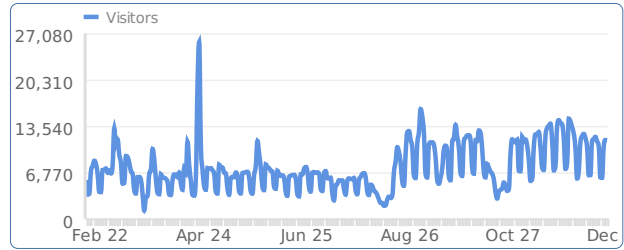

The Basics

Summary [Visitors](#) [Actions](#) [Uniques](#) [Time](#)

Visitors Expand	2,716,990	+74%
Actions Expand	19,112,538	+117%
Average actions	7.0	+25%
Total time	11761d 1h	+68%
Average time per visit	6m 14s	-3%
Bounce rate	18%	+12%

Visitors

Compare... ▾ Jan 1 - Dec 31 ▾

Links

Incoming [Domains](#) [Recent](#) [Unique](#) [Outgoing](#)

burnews.com/news-action-sho...	11,052	0%
aseerhealth.gov.sa/	10,800	+24%
mail.live.com/	6,700	-17%
sabq.org/tAbfde	6,326	0%
burnews.com/news-action-sho...	6,291	0%
sabq.org/OGfde	5,980	0%
facebook.com/l.php	4,625	-43%
e-moh.com/vb/t130203/	4,492	0%
wadhefa.com/news/1803/	3,765	0%
202020.net/pages/ministry.h...	3,536	-45%

Content

Pages [Entrance](#) [Exit](#) [Downloads](#) [Events](#) [Video](#)

/pages/ المملكة العربي...	3,636,686	+140%
/en/Pages/ Kingdom of Saudi Arabia - Mi...	1,223,325	+986%
/eServices/Staff/Pages/ShowE... خدمات الموظفين ...	1,070,857	+54%
/eServices/Staff/Pages/ خدمات الموظفين ...	530,663	+38%
/eServices/Staff/Pages/Empl... خدمات الموظفين ...	511,584	-64%
/eServices/Pages/ الخدمات الإلكت...	415,629	+75%
/Sectors/Hospitals/Pages/ المستشفيات - بج	383,287	+491%
/Sectors/Health_centers/Page... المراكز الصحية ...	368,579	+622%
/eServices/Staff/Pages/Updat... خدمات الموظفين ...	331,556	0%
/eServices/employment/Pages/ - خدمات التوظيف ...	280,902	+169%
/eServices/Staff/Pages/ShowE... خدمات الموظفين ...	255,127	+58%
/eServices/Hajj/Pages/haji.a... خدمات الحج الصح...	241,624	0%
/en/eServices/Licences/Pages... Medical Licenses - Medica...	217,290	+999%
/en/eServices/Directory/Page... Electronic Directories - ...	207,886	+999%

Searches

Searches [Keywords](#) [Recent](#) [Unique](#) [Rankings](#)

وزارة الصحة	458,141	+68%
[secure search]	141,859	0%
وزارة الصحة	52,573	+24%
وزارة الصحة السبع...	40,712	-45%
العناية الإلكت...	28,128	+33%
وزارة الصحة	23,065	+43%
moh.gov.sa	14,105	+121%
موقع وزارة الصحة	13,193	+45%
مسير الرواتب	11,998	+759%
ministry of health saudi arabi...	10,231	+39%

Locale

Countries [Cities](#) [Languages](#) [Org](#) [Hostnames](#)

Saudi Arabia	2,402,542	+70%
Egypt	46,179	+130%
The United States	28,740	+142%
India	18,494	+117%
The United Kingdom	16,677	+86%
The United Arab Emirates	14,040	+151%
Jordan	12,173	+173%
Algeria	8,738	+368%

Traffic sources

Searches	1,405,216	+87%
Direct	1,007,525	+75%
Links	245,843	+23%
Social media	30,496	+160%
Media searches	10,578	+69%
Email	10,088	-5%
Advertising	2,688	-49%